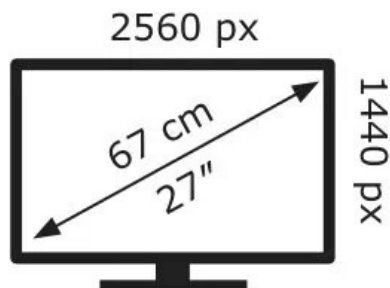

ENERG

ASUS

PG27AQDM

33 kWh/1000h

ABCDEF**G**

34 kWh/1000h

2019/2013