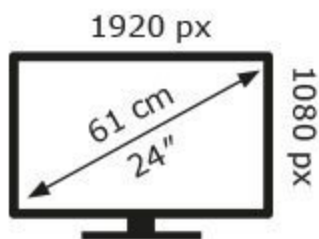

ENERG

WORTMANN/Terra

LCD/LED 2427W

17 kWh/1000h

2019/2013